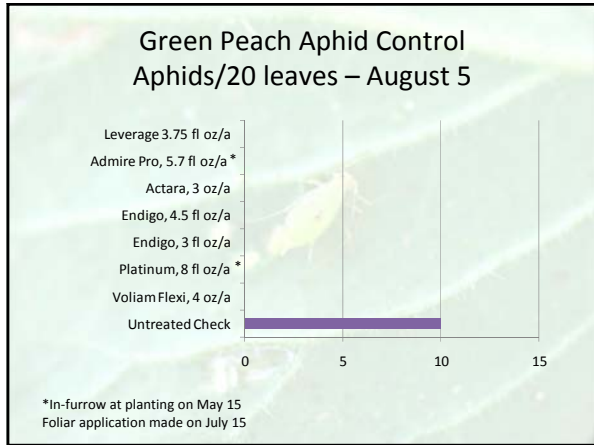

Insecticides for Colorado Potato Beetle and Aphid Control

Colorado Potato Beetle Control Larvae/68 row-ft – July 24

Colorado Potato Beetle Control 2008 % Feeding Damage - August 13

Green Peach Aphid Control Aphids/20 leaves – August 8

Colorado Potato Beetle Control Larvae/68 row-ft- July 19

Single foliar application made on July 17

Colorado Potato Beetle Control Larvae/68 row-ft- August 8

Single foliar application made on July 17

- ### Insecticides for both CPB and Aphid
- Seed treatments
 - Cruiser
 - Belay
 - Gaucho MZ
 - In-furrow
 - Platinum
 - Admire Pro
 - Belay
 - Foliar treatments
 - Leverage
 - Actara
 - Belay
 - Endigo
 - Voliam Flexi