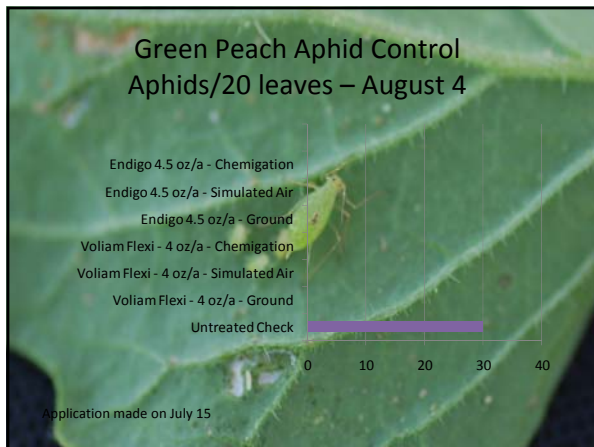

Insecticides for Colorado Potato Beetle and Aphid Control

Colorado Potato Beetle Control Larvae/68 row-ft – July 24

Colorado Potato Beetle Control 2008 % Feeding Damage - August 13

Green Peach Aphid Control Aphids/20 leaves – August 8

Colorado Potato Beetle Control Larvae/68 row-ft- July 19

Single foliar application made on July 17

Colorado Potato Beetle Control Larvae/68 row-ft- August 8

Single foliar application made on July 17

- ### Insecticides for both CPB and Aphid
- Seed treatments
 - Cruiser
 - Belay
 - Gaucho MZ
 - In-furrow
 - Platinum
 - Admire Pro
 - Belay
 - Foliar treatments
 - Leverage
 - Actara
 - Belay
 - Endigo
 - Voliam Flexi