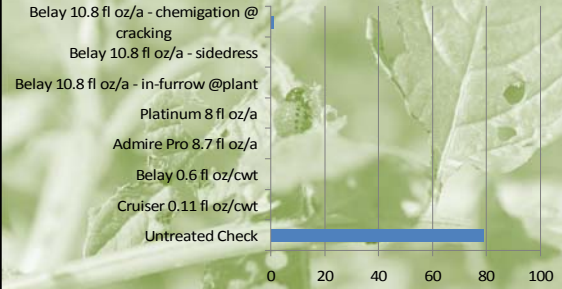

Insecticides for Colorado Potato Beetle and Aphid Control

Colorado Potato Beetle Control Larvae/68 row-ft – July 24

Colorado Potato Beetle Control 2008 % Feeding Damage - August 13

Green Peach Aphid Control Aphids/20 leaves – August 8

Colorado Potato Beetle Control Larvae/68 row-ft- July 19

Single foliar application made on July 17

Colorado Potato Beetle Control Larvae/68 row-ft- August 8

Single foliar application made on July 17

- ### Insecticides for both CPB and Aphid
- Seed treatments
 - Cruiser
 - Belay
 - Gaucho MZ
 - In-furrow
 - Platinum
 - Admire Pro
 - Belay
 - Foliar treatments
 - Leverage
 - Actara
 - Belay
 - Endigo
 - Voliam Flexi