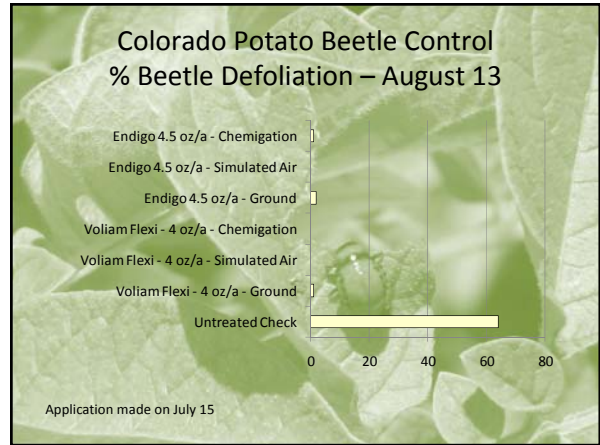

Insecticides for Colorado Potato Beetle and Aphid Control

Colorado Potato Beetle Control Larvae/68 row-ft – July 24

Colorado Potato Beetle Control 2008 % Feeding Damage - August 13

Green Peach Aphid Control Aphids/20 leaves – August 8

Colorado Potato Beetle Control Larvae/68 row-ft- July 19

Single foliar application made on July 17

Colorado Potato Beetle Control Larvae/68 row-ft- August 8

Single foliar application made on July 17

- ### Insecticides for both CPB and Aphid
- Seed treatments
 - Cruiser
 - Belay
 - Gaucho MZ
 - In-furrow
 - Platinum
 - Admire Pro
 - Belay
 - Foliar treatments
 - Leverage
 - Actara
 - Belay
 - Endigo
 - Voliam Flexi