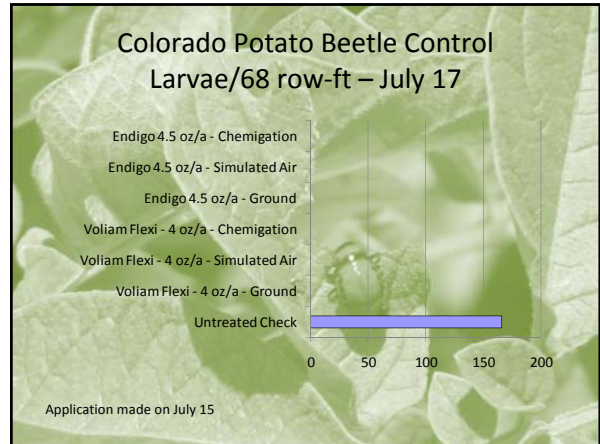

Insecticides for Colorado Potato Beetle and Aphid Control

Colorado Potato Beetle Control Larvae/68 row-ft – July 24

Colorado Potato Beetle Control 2008 % Feeding Damage - August 13

Green Peach Aphid Control Aphids/20 leaves – August 8

Colorado Potato Beetle Control Larvae/68 row-ft- July 19

Single foliar application made on July 17

Colorado Potato Beetle Control Larvae/68 row-ft- August 8

Single foliar application made on July 17

- ### Insecticides for both CPB and Aphid
- Seed treatments
 - Cruiser
 - Belay
 - Gaucho MZ
 - In-furrow
 - Platinum
 - Admire Pro
 - Belay
 - Foliar treatments
 - Leverage
 - Actara
 - Belay
 - Endigo
 - Voliam Flexi