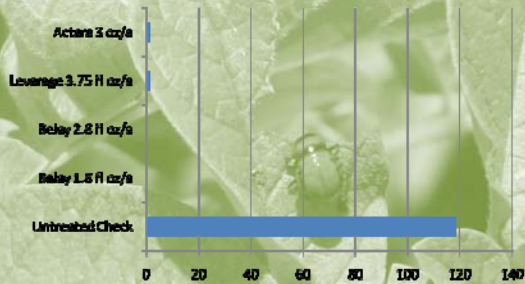

Insecticides for Colorado Potato Beetle and Aphid Control

Colorado Potato Beetle Control Larvae/68 row-ft – July 24

Colorado Potato Beetle Control 2008 % Feeding Damage - August 13

Green Peach Aphid Control Aphids/20 leaves – August 8

Colorado Potato Beetle Control Larvae/68 row-ft- July 19

Single foliar application made on July 17

Colorado Potato Beetle Control Larvae/68 row-ft- August 8

Single foliar application made on July 17

- ### Insecticides for both CPB and Aphid
- Seed treatments
 - Cruiser
 - Belay
 - Gaucho MZ
 - In-furrow
 - Platinum
 - Admire Pro
 - Belay
 - Foliar treatments
 - Leverage
 - Actara
 - Belay
 - Endigo
 - Voliam Flexi