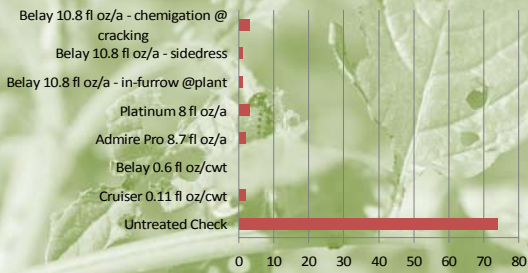

Insecticides for Colorado Potato Beetle and Aphid Control

Colorado Potato Beetle Control Larvae/68 row-ft – July 24

Colorado Potato Beetle Control 2008 % Feeding Damage - August 13

Green Peach Aphid Control Aphids/20 leaves – August 8

Colorado Potato Beetle Control Larvae/68 row-ft- July 19

Single foliar application made on July 17

Colorado Potato Beetle Control Larvae/68 row-ft- August 8

Single foliar application made on July 17

- ### Insecticides for both CPB and Aphid
- Seed treatments
 - Cruiser
 - Belay
 - Gaucho MZ
 - In-furrow
 - Platinum
 - Admire Pro
 - Belay
 - Foliar treatments
 - Leverage
 - Actara
 - Belay
 - Endigo
 - Voliam Flexi