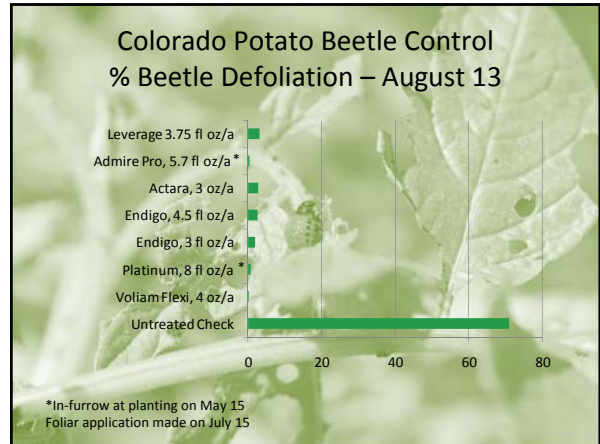

Insecticides for Colorado Potato Beetle and Aphid Control

Colorado Potato Beetle Control Larvae/68 row-ft – July 24

Colorado Potato Beetle Control 2008 % Feeding Damage - August 13

Green Peach Aphid Control Aphids/20 leaves – August 8

Colorado Potato Beetle Control Larvae/68 row-ft- July 19

Single foliar application made on July 17

Colorado Potato Beetle Control Larvae/68 row-ft- August 8

Single foliar application made on July 17

- ### Insecticides for both CPB and Aphid
- Seed treatments
 - Cruiser
 - Belay
 - Gaucho MZ
 - In-furrow
 - Platinum
 - Admire Pro
 - Belay
 - Foliar treatments
 - Leverage
 - Actara
 - Belay
 - Endigo
 - Voliam Flexi