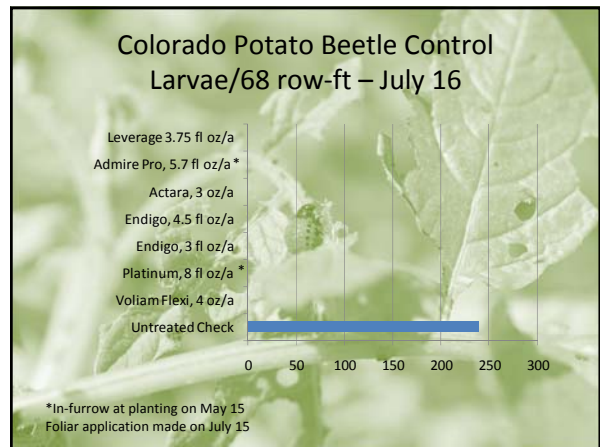

Insecticides for Colorado Potato Beetle and Aphid Control

Colorado Potato Beetle Control Larvae/68 row-ft – July 24

Colorado Potato Beetle Control 2008 % Feeding Damage - August 13

Green Peach Aphid Control Aphids/20 leaves – August 8

Colorado Potato Beetle Control Larvae/68 row-ft- July 19

Single foliar application made on July 17

Colorado Potato Beetle Control Larvae/68 row-ft- August 8

Single foliar application made on July 17

- ### Insecticides for both CPB and Aphid
- Seed treatments
 - Cruiser
 - Belay
 - Gaucho MZ
 - In-furrow
 - Platinum
 - Admire Pro
 - Belay
 - Foliar treatments
 - Leverage
 - Actara
 - Belay
 - Endigo
 - Voliam Flexi