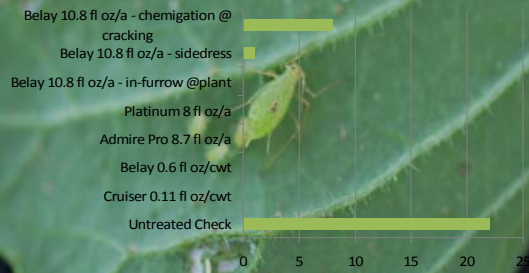

Insecticides for Colorado Potato Beetle and Aphid Control

Colorado Potato Beetle Control Larvae/68 row-ft – July 24

Colorado Potato Beetle Control 2008 % Feeding Damage - August 13

Green Peach Aphid Control Aphids/20 leaves – August 8

Colorado Potato Beetle Control Larvae/68 row-ft- July 19

Single foliar application made on July 17

Colorado Potato Beetle Control Larvae/68 row-ft- August 8

Single foliar application made on July 17

- ### Insecticides for both CPB and Aphid
- Seed treatments
 - Cruiser
 - Belay
 - Gaucho MZ
 - In-furrow
 - Platinum
 - Admire Pro
 - Belay
 - Foliar treatments
 - Leverage
 - Actara
 - Belay
 - Endigo
 - Voliam Flexi