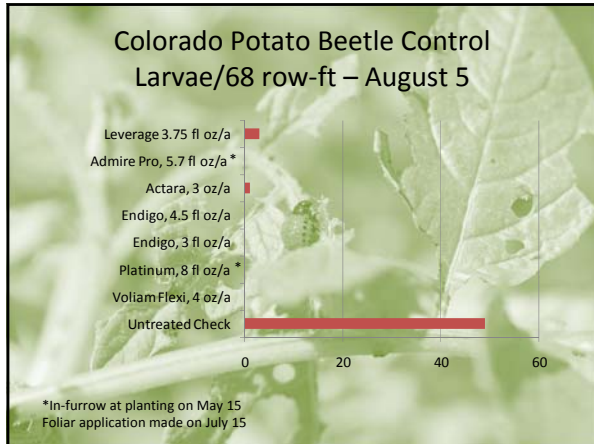

Insecticides for Colorado Potato Beetle and Aphid Control

Colorado Potato Beetle Control Larvae/68 row-ft – July 24

Colorado Potato Beetle Control 2008 % Feeding Damage - August 13

Green Peach Aphid Control Aphids/20 leaves – August 8

Colorado Potato Beetle Control Larvae/68 row-ft- July 19

Single foliar application made on July 17

Colorado Potato Beetle Control Larvae/68 row-ft- August 8

Single foliar application made on July 17

- ### Insecticides for both CPB and Aphid
- Seed treatments
 - Cruiser
 - Belay
 - Gaucho MZ
 - In-furrow
 - Platinum
 - Admire Pro
 - Belay
 - Foliar treatments
 - Leverage
 - Actara
 - Belay
 - Endigo
 - Voliam Flexi