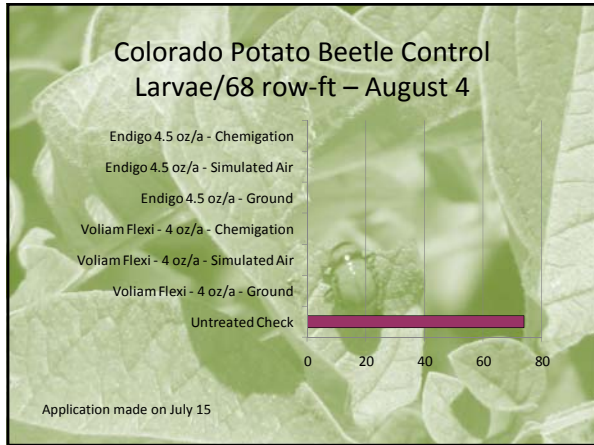

Insecticides for Colorado Potato Beetle and Aphid Control

Colorado Potato Beetle Control Larvae/68 row-ft – July 24

Colorado Potato Beetle Control 2008 % Feeding Damage - August 13

Green Peach Aphid Control Aphids/20 leaves – August 8

Colorado Potato Beetle Control Larvae/68 row-ft- July 19

Single foliar application made on July 17

Colorado Potato Beetle Control Larvae/68 row-ft- August 8

Single foliar application made on July 17

- ### Insecticides for both CPB and Aphid
- Seed treatments
 - Cruiser
 - Belay
 - Gaucho MZ
 - In-furrow
 - Platinum
 - Admire Pro
 - Belay
 - Foliar treatments
 - Leverage
 - Actara
 - Belay
 - Endigo
 - Voliam Flexi