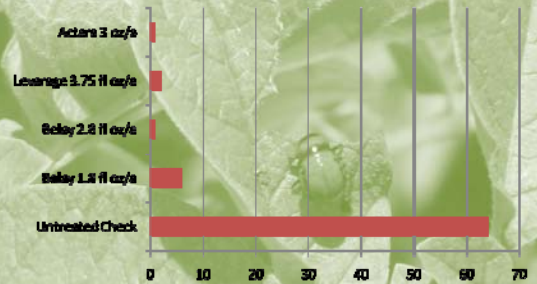

Insecticides for Colorado Potato Beetle and Aphid Control

Colorado Potato Beetle Control Larvae/68 row-ft – July 24

Colorado Potato Beetle Control 2008 % Feeding Damage - August 13

Green Peach Aphid Control Aphids/20 leaves – August 8

Colorado Potato Beetle Control Larvae/68 row-ft- July 19

Single foliar application made on July 17

Colorado Potato Beetle Control Larvae/68 row-ft- August 8

Single foliar application made on July 17

- ### Insecticides for both CPB and Aphid
- Seed treatments
 - Cruiser
 - Belay
 - Gaucho MZ
 - In-furrow
 - Platinum
 - Admire Pro
 - Belay
 - Foliar treatments
 - Leverage
 - Actara
 - Belay
 - Endigo
 - Voliam Flexi