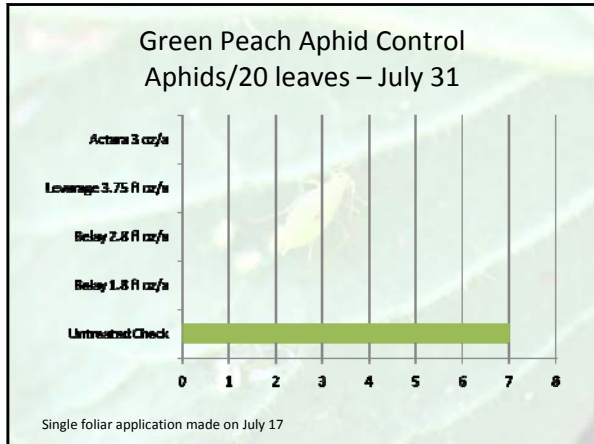

Insecticides for Colorado Potato Beetle and Aphid Control

Colorado Potato Beetle Control Larvae/68 row-ft – July 24

Colorado Potato Beetle Control 2008 % Feeding Damage - August 13

Green Peach Aphid Control Aphids/20 leaves – August 8

Colorado Potato Beetle Control Larvae/68 row-ft- July 19

Single foliar application made on July 17

Colorado Potato Beetle Control Larvae/68 row-ft- August 8

Single foliar application made on July 17

- ### Insecticides for both CPB and Aphid
- Seed treatments
 - Cruiser
 - Belay
 - Gaucho MZ
 - In-furrow
 - Platinum
 - Admire Pro
 - Belay
 - Foliar treatments
 - Leverage
 - Actara
 - Belay
 - Endigo
 - Voliam Flexi