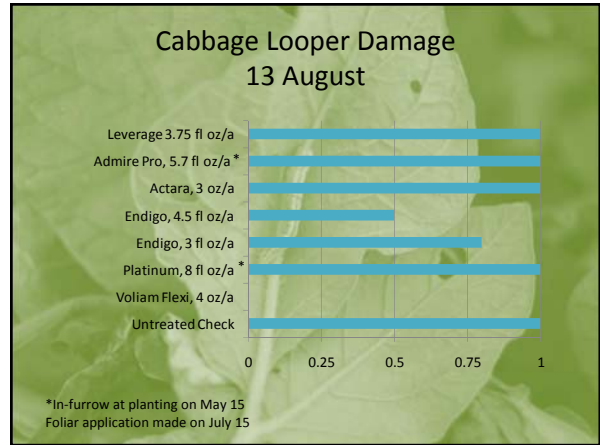

Insecticides for Colorado Potato Beetle and Aphid Control

Colorado Potato Beetle Control Larvae/68 row-ft – July 24

Colorado Potato Beetle Control 2008 % Feeding Damage - August 13

Green Peach Aphid Control Aphids/20 leaves – August 8

Colorado Potato Beetle Control Larvae/68 row-ft- July 19

Single foliar application made on July 17

Colorado Potato Beetle Control Larvae/68 row-ft- August 8

Single foliar application made on July 17

- ### Insecticides for both CPB and Aphid
- Seed treatments
 - Cruiser
 - Belay
 - Gaucho MZ
 - In-furrow
 - Platinum
 - Admire Pro
 - Belay
 - Foliar treatments
 - Leverage
 - Actara
 - Belay
 - Endigo
 - Voliam Flexi